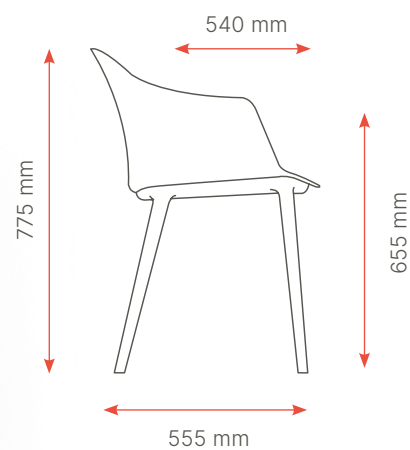

## Versions

- with seat pad (indoor)
- without seat pad (outdoor)

## Dimensions

Weight 5,4 kg (+0,85 kg seat pad)